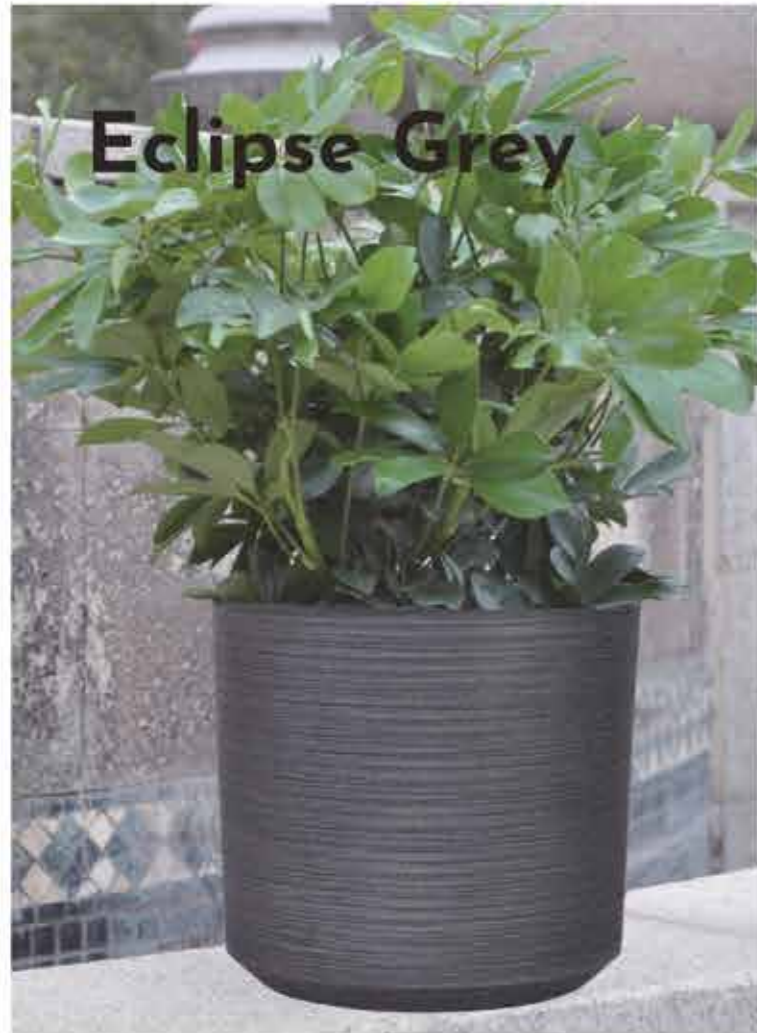

FIBER STONE COLLECTION

AG3512 (WITH INSERT)

A. 24"X17"H
B. 16"X13"H

AG3516 (WITH INSERT)

A. 19.5"X19"H
B. 16"X15.5"H
C. 12"X11.5"H

STONE LITE COLLECTION

Eclipse Grey

Fiberglass + resin + stone mixture